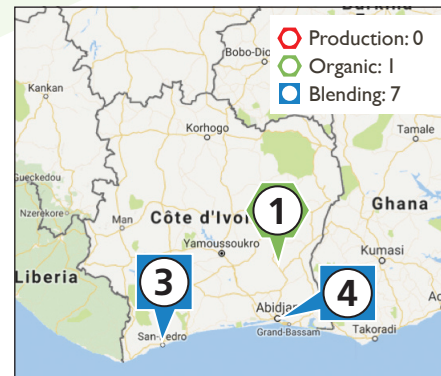

2023 CÔTE D'IVOIRE

FERTILIZER CONSUMPTION IN NUTRIENTS, 2010-2022

FERTILIZER PRODUCTION & BLENDING PLANT SITES

FERTILIZER IMPORTS 2022

FERTILIZER IMPORTS 2013-2022 (MT)

Type	2013	2014	2015	2016	2017	2018	2019	2020	2021	2022
NPK	60,004	23,522	68,770	54,224	34,687	58,499	94,127	54,356	120,268	127,921
Urea	52,436	74,180	65,775	66,682	43,790	43,066	90,955	87,592	98,987	102,748
MOP	65,910	88,441	96,732	82,073	99,902	64,415	89,260	108,648	112,186	58,866
DAP	47,320	40,198	19,505	39,881	25,217	15,793	51,057	40,983	51,330	21,338
SoA	36,742	38,816	22,741	20,175	21,573	13,888	27,830	14,244	29,409	13,651
TSP	25,475	29,317	43,881	55,348	62,045	16,505	65,397	64,734	97,762	-
Others	33,041	29,444	24,410	13,937	15,709	20,131	25,220	20,377	57,244	20,902
Total	320,929	323,918	341,813	332,320	302,924	232,298	443,847	390,935	567,186	345,425

APPARENT CONSUMPTION 2022

FERTILIZER APPARENT CONSUMPTION 2013-2022 (MT)

Type	2013	2014	2015	2016	2017	2018	2019	2020	2021	2022
Urea	44,566	68,428	55,850	59,157	42,269	39,698	89,615	69,569	90,623	65,718
MOP	64,607	77,958	91,993	80,401	97,312	62,671	86,539	106,893	108,359	58,690
NPK	4,034	15,948	30,482	30,353	4,697	49,302	37,840	4,656	53,764	47,953
DAP	47,218	33,459	19,160	39,298	24,953	15,761	48,047	35,916	46,550	21,253
SoA	36,252	38,691	22,258	20,170	19,424	13,888	27,830	14,244	29,409	13,651
TSP	25,475	29,285	43,853	55,348	62,039	16,505	65,397	64,734	97,762	-
Others	45,428	29,192	24,277	13,320	20,462	34,512	30,814	21,460	59,151	31,896
Total	267,581	292,961	287,873	298,047	271,157	232,337	386,083	317,473	485,619	239,160