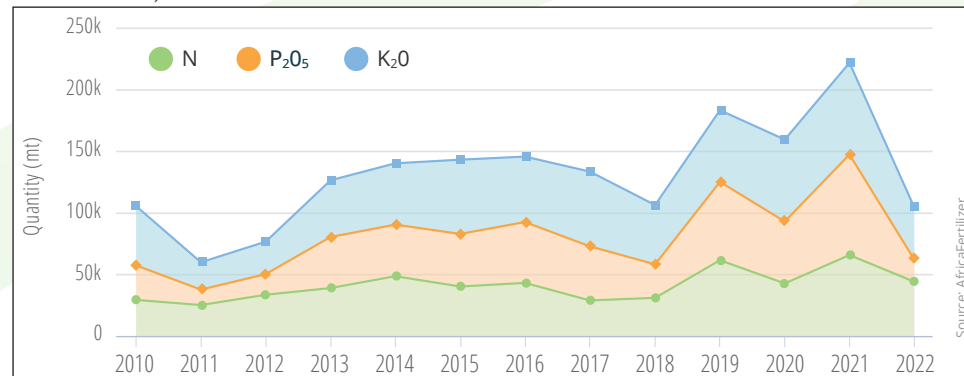

2023 CÔTE D'IVOIRE

FERTILIZER CONSUMPTION IN NUTRIENTS, 2010-2022

FERTILIZER PRODUCTION & BLENDING PLANT SITES

FERTILIZER IMPORTS 2022

FERTILIZER IMPORTS 2013-2022 (MT)

Type	2013	2014	2015	2016	2017	2018	2019	2020	2021	2022
NPK	60,004	23,522	68,770	54,224	34,687	58,499	94,127	54,356	120,268	127,921
Urea	52,436	74,180	65,775	66,682	43,790	43,066	90,955	87,592	98,987	102,748
MOP	65,910	88,441	96,732	82,073	99,902	64,415	89,260	108,648	112,186	58,866
DAP	47,320	40,198	19,505	39,881	25,217	15,793	51,057	40,983	51,330	21,338
SoA	36,742	38,816	22,741	20,175	21,573	13,888	27,830	14,244	29,409	13,651
TSP	25,475	29,317	43,881	55,348	62,045	16,505	65,397	64,734	97,762	-
Others	33,041	29,444	24,410	13,937	15,709	20,131	25,220	20,377	57,244	20,902
Total	320,929	323,918	341,813	332,320	302,924	232,298	443,847	390,935	567,186	345,425

APPARENT CONSUMPTION 2022

FERTILIZER APPARENT CONSUMPTION 2013-2022 (MT)

Type	2013	2014	2015	2016	2017	2018	2019	2020	2021	2022
Urea	44,566	68,428	55,850	59,157	42,269	39,698	89,615	69,569	90,623	65,718
MOP	64,607	77,958	91,993	80,401	97,312	62,671	86,539	106,893	108,359	58,690
NPK	4,034	15,948	30,482	30,353	4,697	49,302	37,840	4,656	53,764	47,953
DAP	47,218	33,459	19,160	39,298	24,953	15,761	48,047	35,916	46,550	21,253
SoA	36,252	38,691	22,258	20,170	19,424	13,888	27,830	14,244	29,409	13,651
TSP	25,475	29,285	43,853	55,348	62,039	16,505	65,397	64,734	97,762	-
Others	45,428	29,192	24,277	13,320	20,462	34,512	30,814	21,460	59,151	31,896
Total	267,581	292,961	287,873	298,047	271,157	232,337	386,083	317,473	485,619	239,160