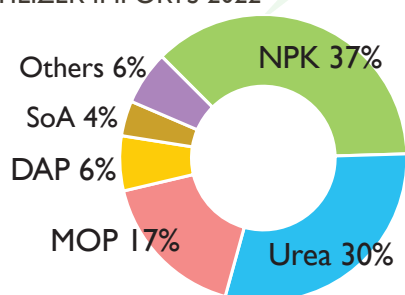

2023 CÔTE D'IVOIRE

FERTILIZER CONSUMPTION IN NUTRIENTS, 2010-2022

FERTILIZER PRODUCTION & BLENDING PLANT SITES

FERTILIZER IMPORTS 2022

FERTILIZER IMPORTS 2013-2022 (MT)

Type	2013	2014	2015	2016	2017	2018	2019	2020	2021	2022
NPK	60,004	23,522	68,770	54,224	34,687	58,499	94,127	54,356	120,268	127,921
Urea	52,436	74,180	65,775	66,682	43,790	43,066	90,955	87,592	98,987	102,748
MOP	65,910	88,441	96,732	82,073	99,902	64,415	89,260	108,648	112,186	58,866
DAP	47,320	40,198	19,505	39,881	25,217	15,793	51,057	40,983	51,330	21,338
SoA	36,742	38,816	22,741	20,175	21,573	13,888	27,830	14,244	29,409	13,651
TSP	25,475	29,317	43,881	55,348	62,045	16,505	65,397	64,734	97,762	-
Others	33,041	29,444	24,410	13,937	15,709	20,131	25,220	20,377	57,244	20,902
Total	320,929	323,918	341,813	332,320	302,924	232,298	443,847	390,935	567,186	345,425

APPARENT CONSUMPTION 2022

FERTILIZER APPARENT CONSUMPTION 2013-2022 (MT)

Type	2013	2014	2015	2016	2017	2018	2019	2020	2021	2022
Urea	44,566	68,428	55,850	59,157	42,269	39,698	89,615	69,569	90,623	65,718
MOP	64,607	77,958	91,993	80,401	97,312	62,671	86,539	106,893	108,359	58,690
NPK	4,034	15,948	30,482	30,353	4,697	49,302	37,840	4,656	53,764	47,953
DAP	47,218	33,459	19,160	39,298	24,953	15,761	48,047	35,916	46,550	21,253
SoA	36,252	38,691	22,258	20,170	19,424	13,888	27,830	14,244	29,409	13,651
TSP	25,475	29,285	43,853	55,348	62,039	16,505	65,397	64,734	97,762	-
Others	45,428	29,192	24,277	13,320	20,462	34,512	30,814	21,460	59,151	31,896
Total	267,581	292,961	287,873	298,047	271,157	232,337	386,083	317,473	485,619	239,160