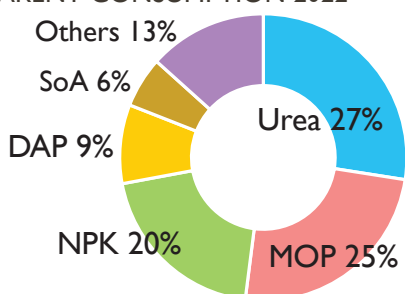

2023 CÔTE D'IVOIRE

FERTILIZER CONSUMPTION IN NUTRIENTS, 2010-2022

FERTILIZER PRODUCTION & BLENDING PLANT SITES

FERTILIZER IMPORTS 2022

FERTILIZER IMPORTS 2013-2022 (MT)

Type	2013	2014	2015	2016	2017	2018	2019	2020	2021	2022
NPK	60,004	23,522	68,770	54,224	34,687	58,499	94,127	54,356	120,268	127,921
Urea	52,436	74,180	65,775	66,682	43,790	43,066	90,955	87,592	98,987	102,748
MOP	65,910	88,441	96,732	82,073	99,902	64,415	89,260	108,648	112,186	58,866
DAP	47,320	40,198	19,505	39,881	25,217	15,793	51,057	40,983	51,330	21,338
SoA	36,742	38,816	22,741	20,175	21,573	13,888	27,830	14,244	29,409	13,651
TSP	25,475	29,317	43,881	55,348	62,045	16,505	65,397	64,734	97,762	-
Others	33,041	29,444	24,410	13,937	15,709	20,131	25,220	20,377	57,244	20,902
Total	320,929	323,918	341,813	332,320	302,924	232,298	443,847	390,935	567,186	345,425

APPARENT CONSUMPTION 2022

FERTILIZER APPARENT CONSUMPTION 2013-2022 (MT)

Type	2013	2014	2015	2016	2017	2018	2019	2020	2021	2022
Urea	44,566	68,428	55,850	59,157	42,269	39,698	89,615	69,569	90,623	65,718
MOP	64,607	77,958	91,993	80,401	97,312	62,671	86,539	106,893	108,359	58,690
NPK	4,034	15,948	30,482	30,353	4,697	49,302	37,840	4,656	53,764	47,953
DAP	47,218	33,459	19,160	39,298	24,953	15,761	48,047	35,916	46,550	21,253
SoA	36,252	38,691	22,258	20,170	19,424	13,888	27,830	14,244	29,409	13,651
TSP	25,475	29,285	43,853	55,348	62,039	16,505	65,397	64,734	97,762	-
Others	45,428	29,192	24,277	13,320	20,462	34,512	30,814	21,460	59,151	31,896
Total	267,581	292,961	287,873	298,047	271,157	232,337	386,083	317,473	485,619	239,160